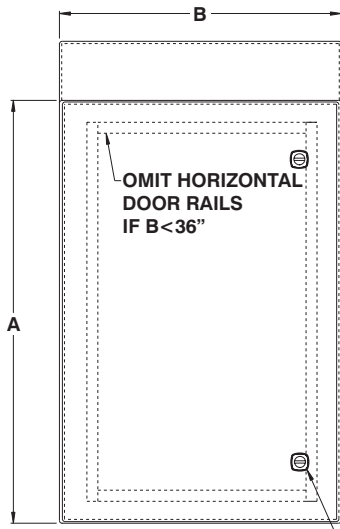

1 METAL LOCK IF A=16" OR LESS
2 METAL LOCKS IF A>16" AND A<42"
3-POINT LATCH IF A=42" OR MORE