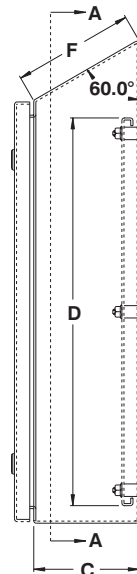

Stainless steel box?

To have your enclosure stainless steel, add suffix "SS"

i.e.: 5412 ESSCS362412SS - Stainless steel enclosure

480

1 METAL LOCK IF A=16" OR LESS
 2 METAL LOCKS IF A>16" AND A<42"
 3-POINT LATCH IF A=42" OR MORE

CATALOG NUMBER	DIMENSIONS						SHIP WGHT LBS.	CATALOG NUMBER	DIMENSIONS						SHIP WGHT LBS.
	A	B	C	D	E	F			A	B	C	D	E	F	
5412 ESCS422412	42	24	12	40	22	13.812	118	5412 ESCS362416	36	24	16	34	22	18.437	119
5412 ESCS423012	42	30	12	40	28	13.812	147	5412 ESCS363016	36	30	16	34	28	18.437	142
5412 ESCS423612	42	36	12	40	34	13.812	172	5412 ESCS423616	42	36	16	40	34	18.437	187
5412 ESCS242016	24	20	16	22	18	18.437	74	5412 ESCS302420	30	24	20	28	22	23.062	113
5412 ESCS242416	24	24	16	22	22	18.437	86	5412 ESCS363020	36	30	20	34	28	23.062	155
5412 ESCS302416	30	24	16	28	22	18.437	102	5412 ESCS302424	30	24	24	28	22	27.687	123