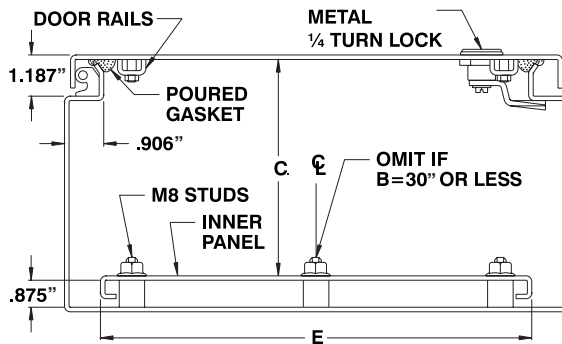

NEMA 4-12 CONSOLETS

5412 ESCS

WATER, OIL & DUST TIGHT CONSOLE ENCLOSURES

The 5412 ESCS water, oil & dust tight enclosures are used indoors or outdoors in areas where the enclosures may be subject to hosing or to water coming from any direction or for protection against dust, dirt or oil splashing.

The 5412 ESCS have a sloped control surface above the door. They are made of high quality 14 GA or 16 GA steel, with continuously welded corner seams. The opening has a curled lip around all sides to increase rigidity and pre-

vent dripping water from entering the enclosure when the door is open. A high quality, robotically poured-in-place, seamless gasket ensures a complete and durable water tight seal. The pins of the concealed hinges can be pulled out to remove the door.

A ¼ turn locking mechanism (or 3 point latch system on larger enclosures) ensures positive closing. Internal mounting holes are provided. Each enclosure comes complete with a 12 GA galva-

nized inner panel, which is double bent* for maximum rigidity and mounts on M8 welded studs. Enclosures are finished with heat fused powder paint, electrostatically applied on a pretreated base. Box is ANSI/ASA 61smooth gray. Inner panel is galvanized (other colors available).

CSA Certified / UL Listed
NEMA/EEMAC 4-12 / IP66

Refer to p.734 to validate choice of substrate for the application

CATALOG NUMBER	DIMENSIONS						SHIP WTG LBS.
	A	B	C	D	E	F	
5412 ESCS241206	24	12	6	22	10	6.875	35
5412 ESCS241606	24	16	6	22	14	6.875	44
5412 ESCS242006	24	20	6	22	18	6.875	53
5412 ESCS242406	24	24	6	22	22	6.875	62
5412 ESCS301606	30	16	6	28	14	6.875	53
5412 ESCS302006	30	20	6	28	18	6.875	65
5412 ESCS302406	30	24	6	28	22	6.875	76
5412 ESCS362406	36	24	6	34	22	6.875	90
5412 ESCS363006	36	30	6	34	28	6.875	109
5412 ESCS241208	24	12	8	22	10	9.187	38
5412 ESCS241608	24	16	8	22	14	9.187	48
5412 ESCS242008	24	20	8	22	18	9.187	57
5412 ESCS242408	24	24	8	22	22	9.187	67
5412 ESCS243008	24	30	8	22	28	9.187	81
5412 ESCS301208	30	12	8	28	10	9.187	46
5412 ESCS301608	30	16	8	28	14	9.187	58
5412 ESCS302008	30	20	8	28	18	9.187	70
5412 ESCS302408	30	24	8	28	22	9.187	81
5412 ESCS303008	30	30	8	28	28	9.187	98
5412 ESCS303608	30	36	8	28	34	9.187	116
5412 ESCS362408	36	24	8	34	22	9.187	95
5412 ESCS363008	36	30	8	34	28	9.187	116
5412 ESCS363608	36	36	8	34	34	9.187	136
5412 ESCS422408	42	24	8	40	22	9.187	110
5412 ESCS423008	42	30	8	40	28	9.187	133
5412 ESCS423608	42	36	8	40	34	9.187	156
5412 ESCS241210	24	12	10	22	10	11.500	42
5412 ESCS242010	24	20	10	22	18	11.500	62
5412 ESCS242410	24	24	10	22	22	11.500	71
5412 ESCS302010	30	20	10	28	18	11.500	74
5412 ESCS302410	30	24	10	28	22	11.500	86
5412 ESCS362410	36	24	10	34	22	11.500	101
5412 ESCS363010	36	30	10	34	28	11.500	122
5412 ESCS423010	42	30	10	40	28	11.500	140
5412 ESCS423610	42	36	10	40	34	11.500	164
5412 ESCS242012	24	20	12	22	18	13.812	66
5412 ESCS242412	24	24	12	22	22	13.812	76
5412 ESCS302412	30	24	12	28	22	13.812	92
5412 ESCS303012	30	30	12	28	28	13.812	110
5412 ESCS362412	36	24	12	34	22	13.812	107
5412 ESCS363012	36	30	12	34	28	13.812	129
5412 ESCS363612	36	36	12	34	34	13.812	150

Stainless steel box?

To have your enclosure stainless steel, add suffix "SS"

i.e.: 5412 ESSCS362412SS - Stainless steel enclosure

480